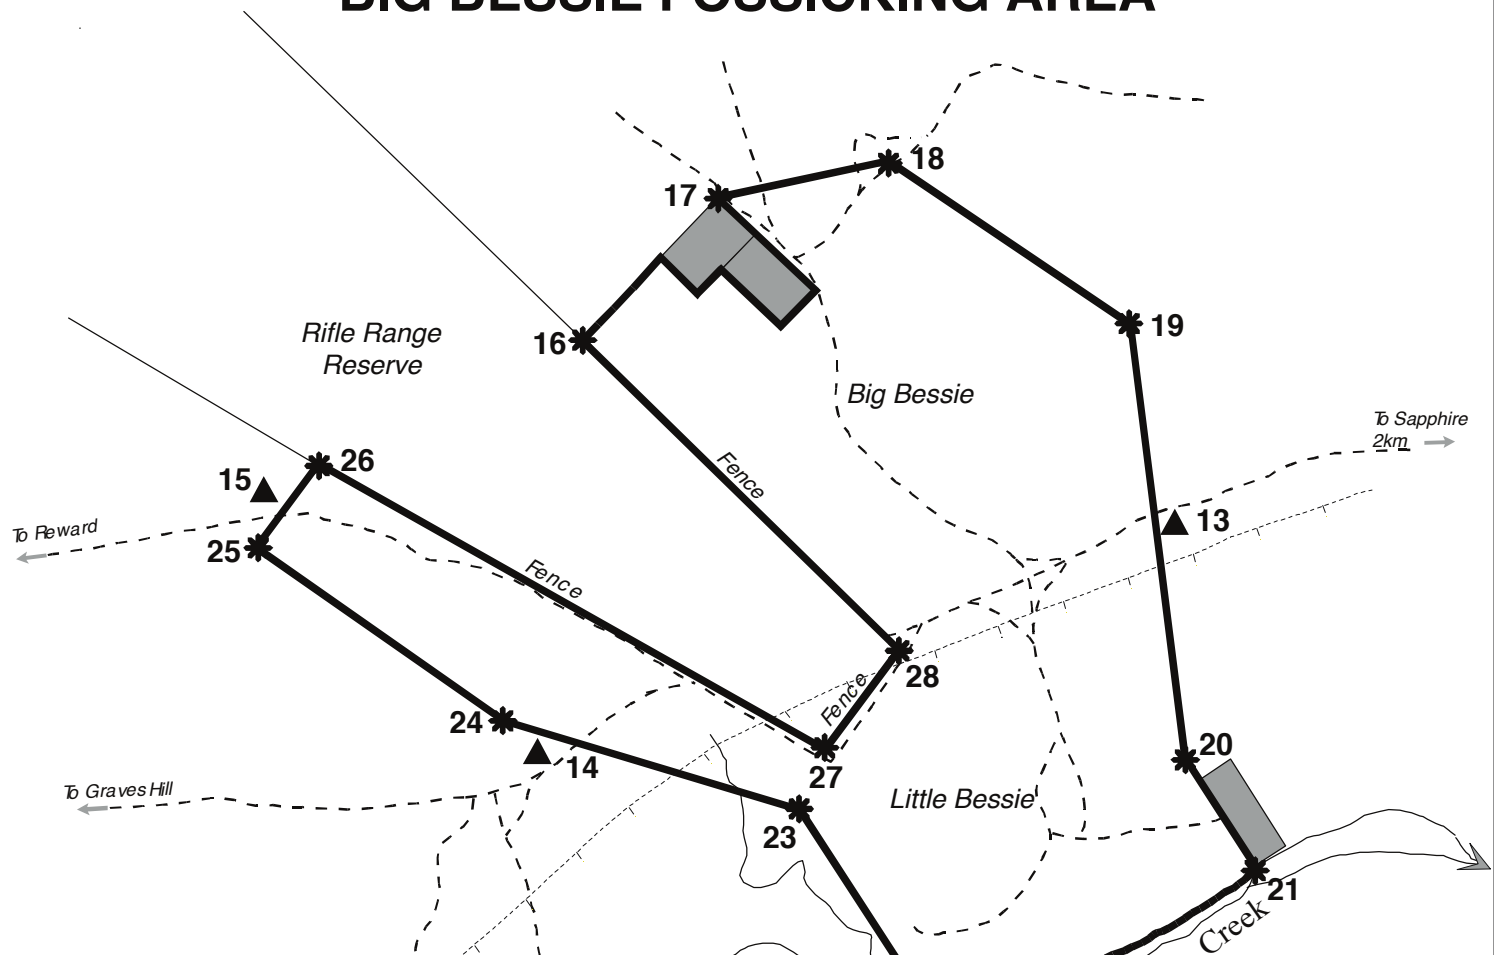

# BIG BESSIE FOSSICKING AREA

**LEGEND**

-  Boundary
-  \* 25 Numbered boundary marker
-  ▲ 15 Numbered entrance sign
-  Telephone line (underground)
-  Miners Homestead Lease

N