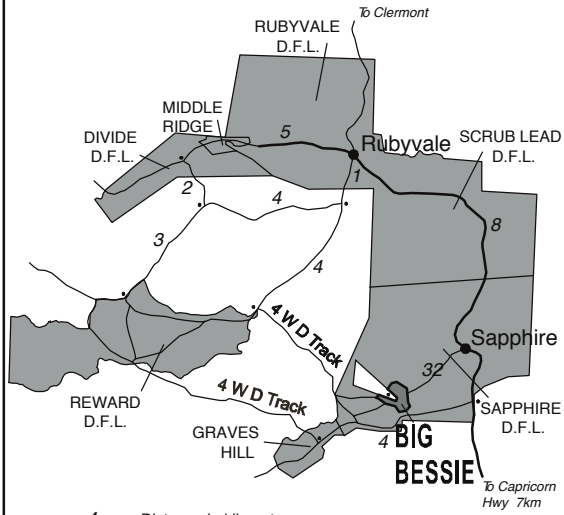

# BIG BESSIE FOSSICKING AREA

**LEGEND**

-  Boundary
-  \* 25 Numbered boundary marker
-  ▲ 15 Numbered entrance sign
-  Telephone line (underground)
-  Miners Homestead Lease

N